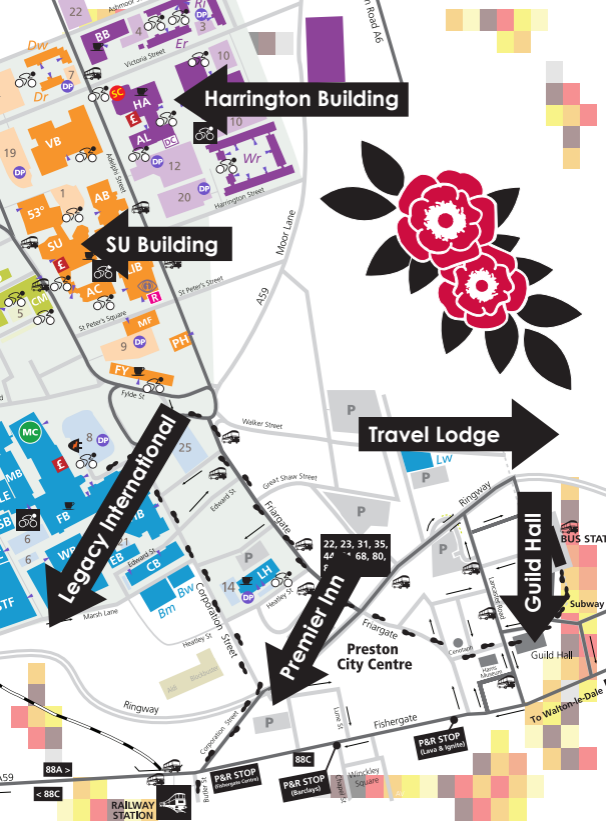

Harrington Building

SU Building

Legacy International

Premier Inn

Travel Lodge

Guild Hall

Preston City Centre

22, 23, 31, 35,
44, 68, 80,
F

RAILWAY STATION

P&R STOP
(Lava & Ignite)

P&R STOP
(Barclays)

P&R STOP
(Preston Gate Centre)

BUS STATION

Subway

To Walton-le-Dale

88A >

88C

88C <